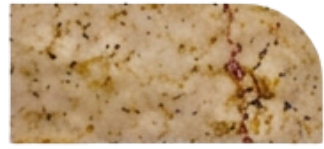

Calacatta Bali

A light blue background with thin, dark grey veins and some darker, more textured veins.

Forest Green Marble

Q U A R T Z

SAND STONE

Red Sand Stone

Pink Sand Stone

Beige Sand Stone

Jaisalmer Sand Stone

FINISHES

Polished Finish

Leather Finish

Honed Finish

Lapatura Finish

Flamed Finish

Antique Finish

EDGE PROFILE

HALF BULLNOSE

SINGLE OGEE

CHAMFERED

LAMINATED HALF BULLNOSE

FULL BULLNOSE

LAMINATED FLAT

DEMI BULLNOSE