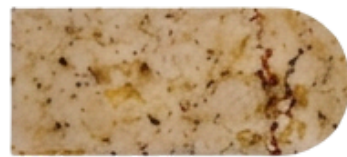

Calacatta Bali

A light blue background with thin, dark grey veins and some darker, more textured veins.

Forest Green Marble

Q U A R T Z

SAND STONE

Red Sand Stone

Pink Sand Stone

Beige Sand Stone

Jaisalmer Sand Stone

FINISHES

Polished Finish

Leather Finish

Honed Finish

Lapatura Finish

Flamed Finish

Antique Finish

EDGE PROFILE

HALF BULLNOSE

SINGLE OGEE

CHAMFERED

LAMINATED HALF BULLNOSE

FULL BULLNOSE

LAMINATED FLAT

DEMI BULLNOSE